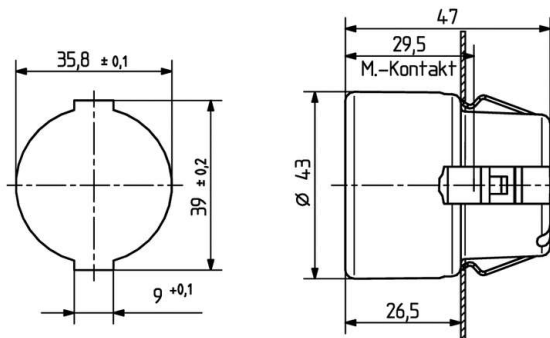


 Create pdf

Edison Screw and Bayonet lampholders

29.304.3704

E27

pkg.	wt.	part no.
160	73 g	29.304.3704.00

Porcelain lampholders
Stirrup clip
Housing: Porcelain

T 240						4 A 500 V	 4 kV/pulse
		0.5 - 1.5 mm ²	max. ø 1.8 mm	0.5 - 1.5 mm ²	0.8 - 2.0		